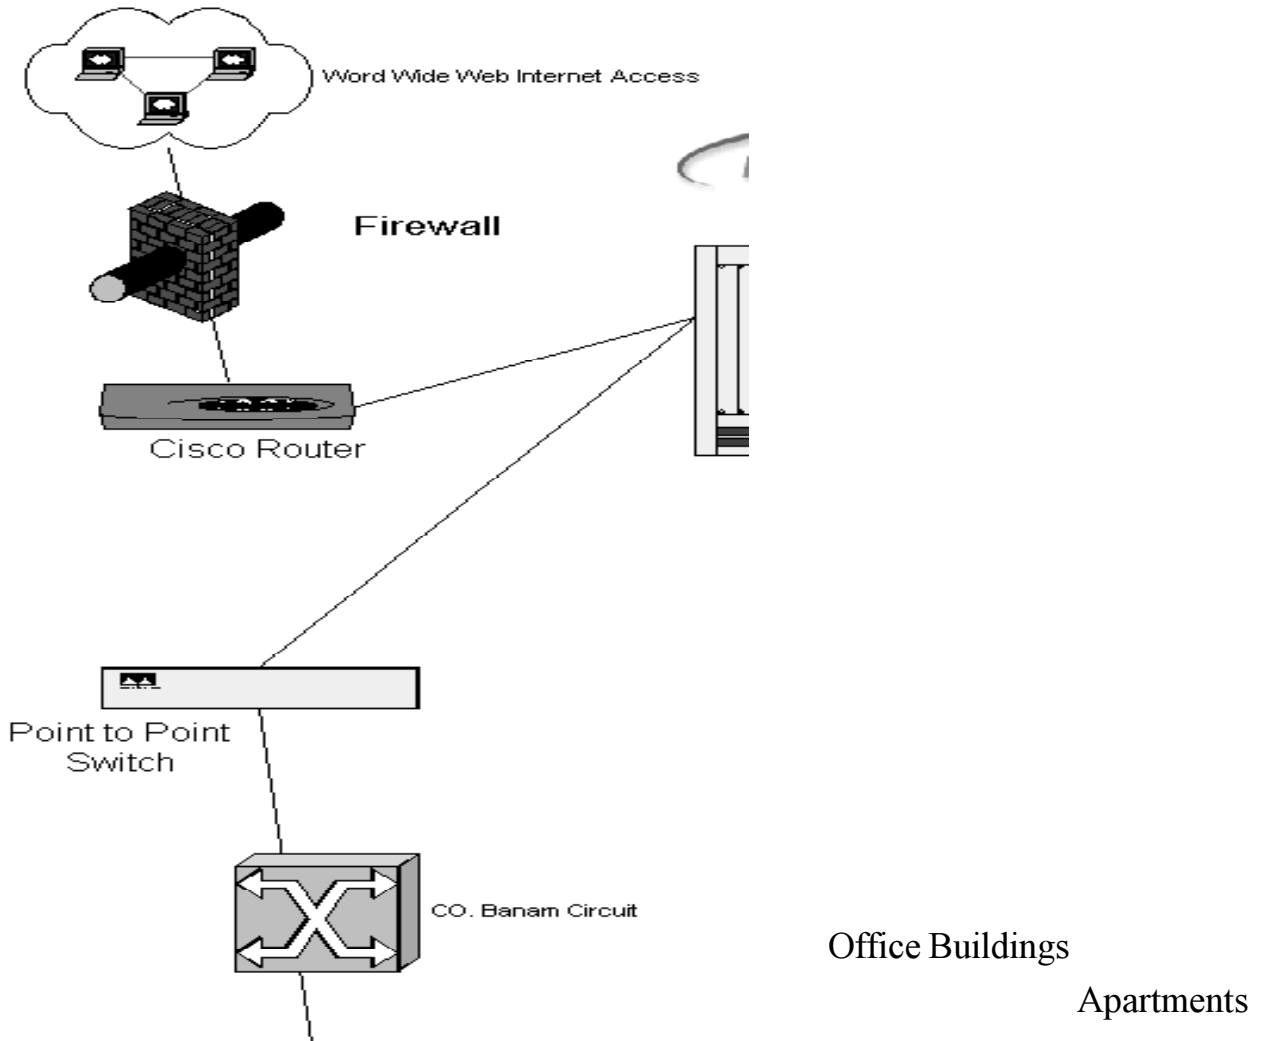

You can lower your cost of Internet access with an Icetek point to point kit:

Example:

Order one T1 line, install Kits between your 2 or more building and have all the buildings share your single T1 line!