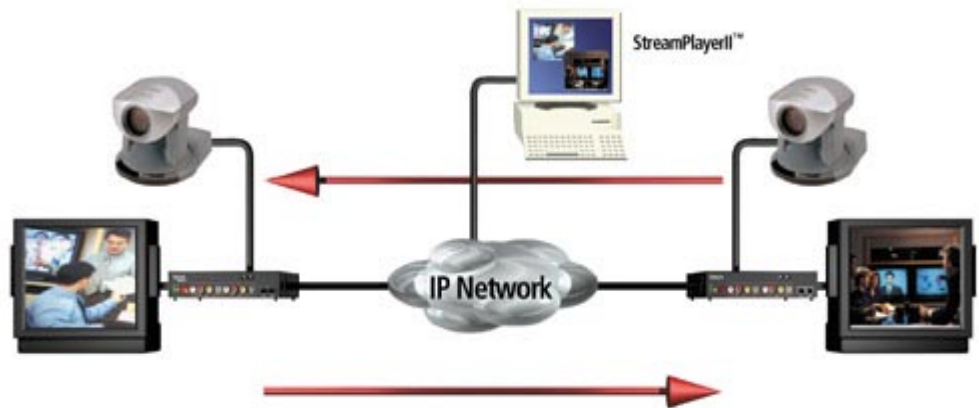

# MDU (Multi-Dwelling Unit).

Icetek uses a low delay encoding and decoding scheme to allow two-way interactive television over networks. Organizations with high speed networks such as switched Ethernet, ATM, or T1/E1 can utilize Video for high resolution, full motion (30fps NTSC/ 25fps PAL) videoconferencing, Network Security, Remote Monitoring and Steaming Video. The compact design and infrared remote control make it easy for users to set up conferences instantly. Non-participants can also view the conference from their PC by using the StreamPlayerII™ software.