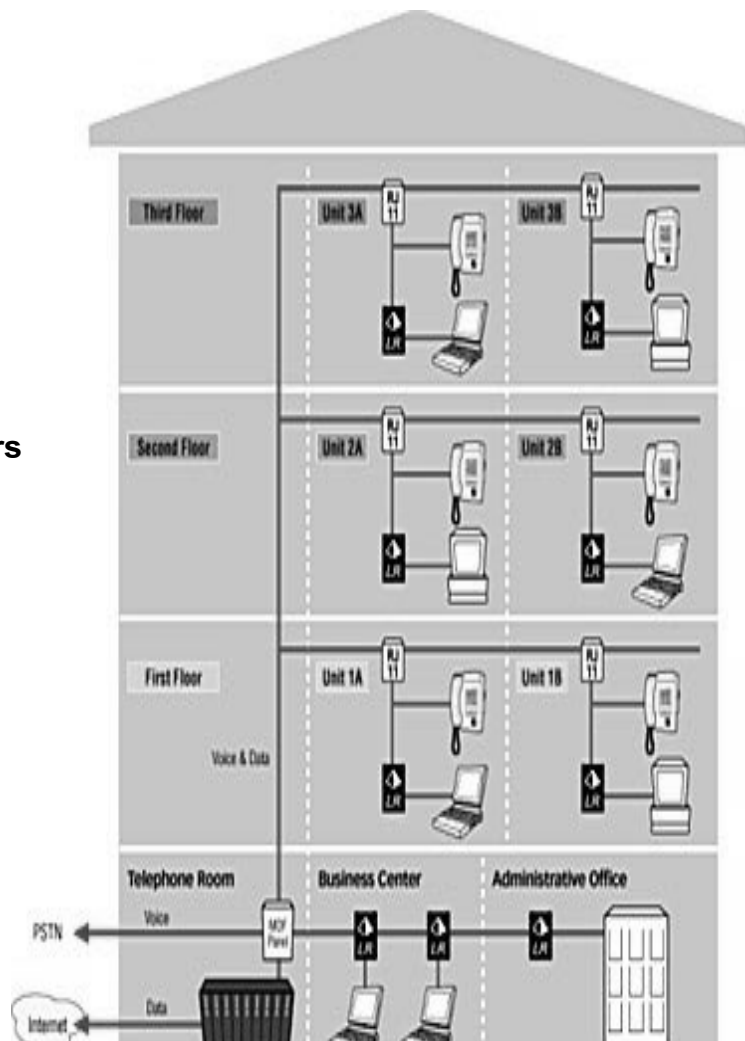

Business Parks and Corporate Campus Environments

Good News for Management / owners

That's good news for them. Now, here's the good news for you: become a high-tech lifestyle property, attract more residents, Increase income. And we'll handle the total installation, services and operation from start to finish, keeping the process property-friendly, with minimal disruption. And the system is expandable, so you'll be ready to add features to your units as new future technology hits the scene. You can now use the Web to cross-promote your properties, supply renters and owners with helpful local information, and give each of your facilities a distinctive image to build brand loyalty among your guests.

From Start to Finish let Ictech install your cable plant and manage your high-speed MDU network

Custom Public Relations

Here's another one of the best benefits you'll receive from your partnership with Ictech. We'll give you the opportunity to add community information, maintenance notices, your property's social calendar, and other local features to the Ictech portal. Your customized Intranet content will give each property or community its own identity. It's a great way to enhance your image as a contemporary community supplying residents with the state-of-the-art service need.