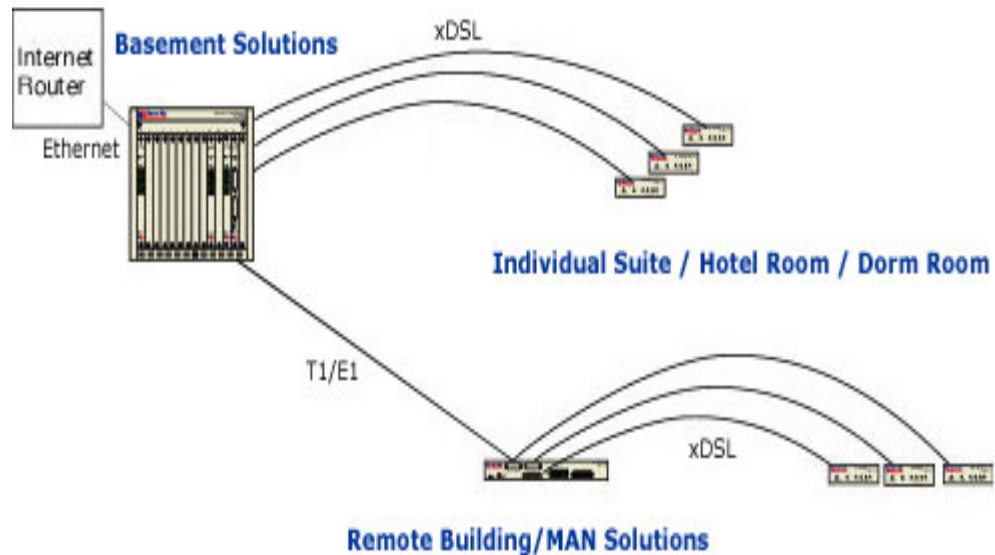

MDU/Campus Solutions (Multi-Dwelling Unit)

Provide high speed access to your tenants, students, and guests

Icetek offers a total DSL solution allowing you to provide simple, cost-effective IP broadband access solutions to multiple dwelling units (MDUs), campuses and hospitality environments. Icetek's ease of use enables you to provide in-building or cross-campus DSL using existing phone wiring without having to pull additional fiber or copper cabling. Our plug-and-play suite of IP DSLAMs allow you to deploy high-speed internet access quickly and without the cost and complexity associated with traditional DSLAM solutions.

Removing the complexity from DSL also makes Icetek's solution as easy to deploy and maintain as a traditional Ethernet LAN. Icetek's IP DSL solution also reduces many hard and soft dollar costs significantly lowering the total cost of ownership of your broadband network.

Features of the MDU/Campus Solutions

Deployment Flexibility & Scalability— The flexibility of Icetek's DSL solution allows single lines of IDSL, SDSL, Full Rate & G.Lite ADSL, VoDSL, T1/E1, or DS3/E3 to be deployed as needed. Offer data only or Voice over DSL (VoDSL) services. Net to Net's solutions allows you to offer access the way your customers need it.

IP Service Differentiation— Using selectable levels of data prioritization, competitive services such as voice, video, and data are handled intelligently. Based upon proven technology standards, this quality of service extends through the entire DSL service network.

IP Continuity— The Internet is run on IP... Icetek's native IP, packet-based solutions seamlessly interface with IP networks, meaning your MDU or campus network will connect to the Internet right away, without a hassle.

Unparalleled Ease— The easiest-to-deploy DSL solution on the market allows you to deliver IDSL, SDSL, Full Rate & G.lite ADSL, VoDSL, T1/E1, and even DS3/E3 rapidly and with lower costs.

Contact us for an On-Site Evaluation & Proposal!
<http://www.icetek.net>