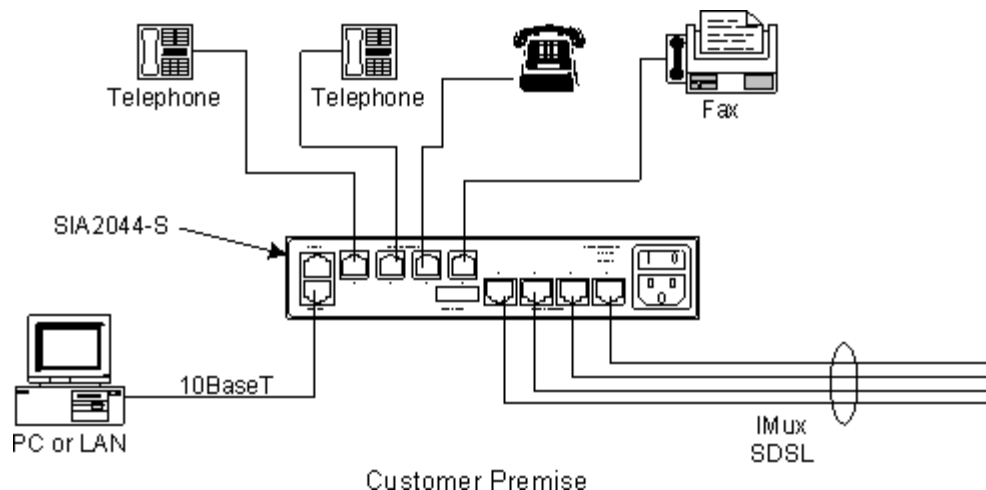

Designed for Icetek's IPD4000 and IPD12000 native IP DSLAMs (DSL Access Multiplexer), Icetek will introduce the SIM2000V-12 and the SIM2000V-24. These are 12 and 24 port SDSL access multiplexer modules with integrated voice support and inverse multiplexing capabilities. These modules allow the integration of data and multiple voice lines over the same copper pair.